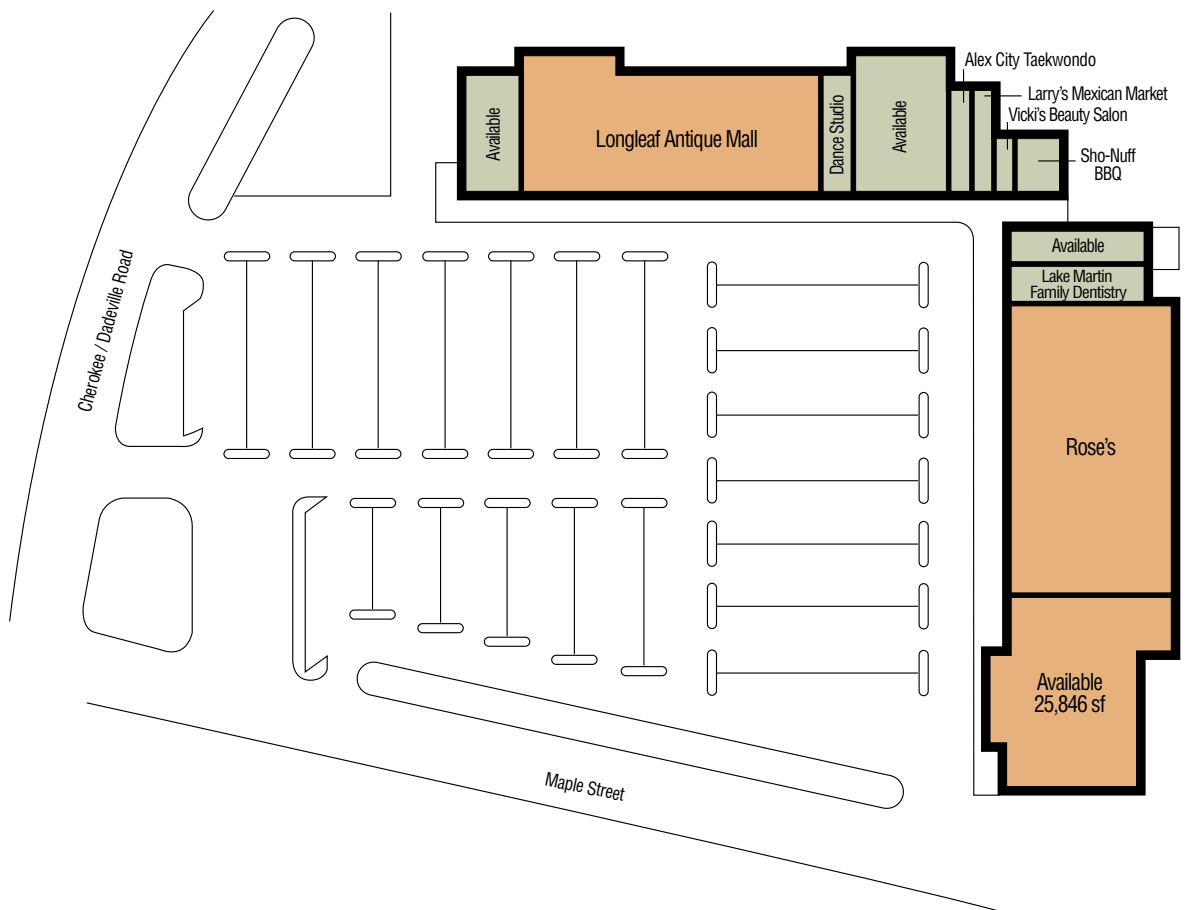

Alex City Shopping Center

Alexander City, Alabama

ARONOV

The Project

Rose's Department Store,
Specialty Shops

Total Square Feet **137,994**

The Market

Total Trade
Area Population **80,943**

Location

Dadeville Road & Alex City Shopping Center Drive,
Alexander City, Alabama

For Leasing Information
Contact Jamie Golomb
334-277-1000 ext. 491
jamie.golomb@aronov.com

- Anchored by Rose's Department Store.
- Shopping center enjoys regional draw due to anchor tenants and location.
- Located within one mile of Central Alabama Community College.
- Good traffic ingress/egress.
- Within 1.5 miles of Russell Medical Center and medical offices.