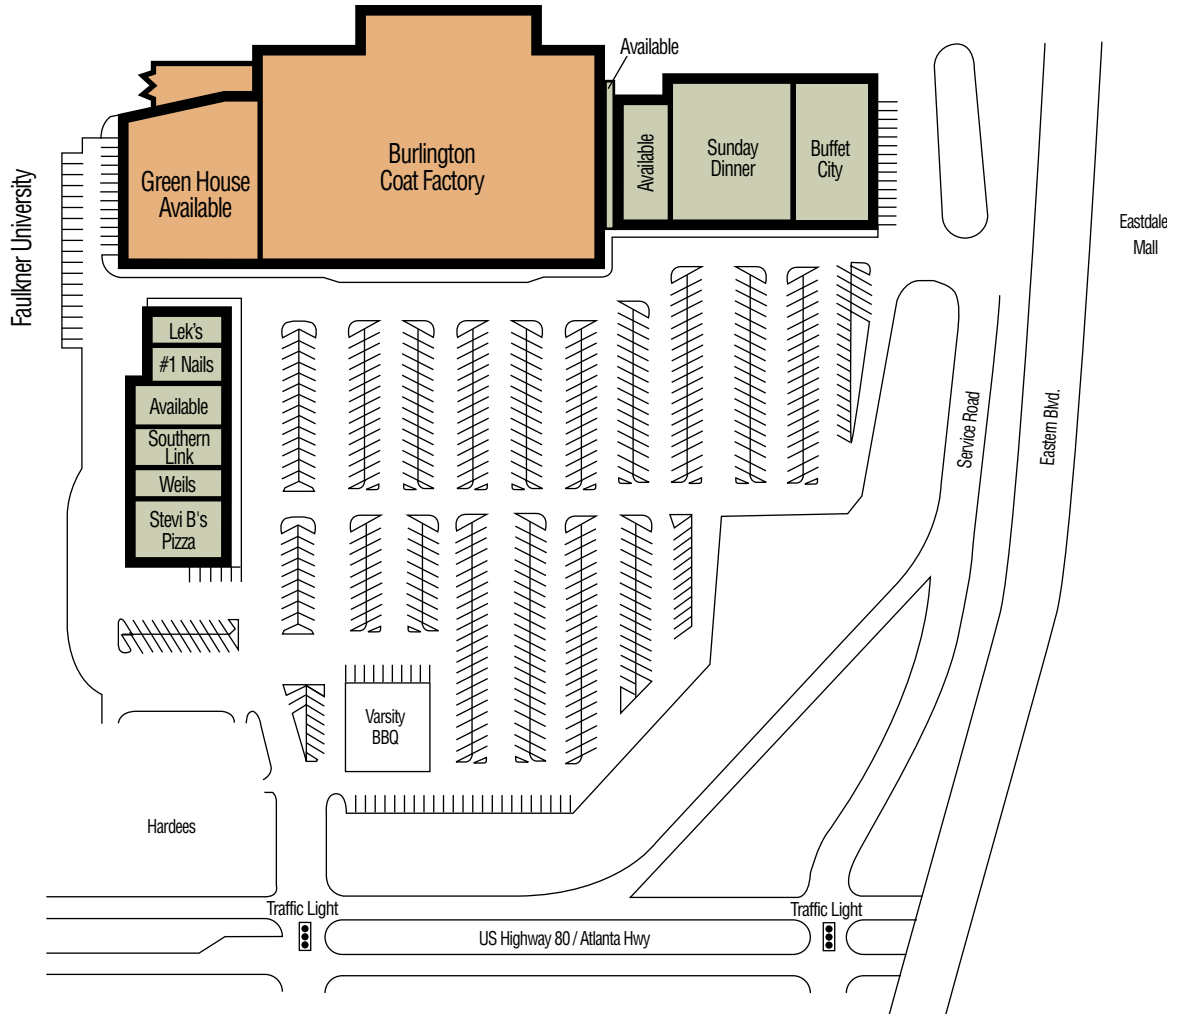

Montgomery East Plaza

Montgomery, Alabama

ARONOV

The Project

Burlington Coat Factory,
Specialty Shops

Total **151,268**

The Market

Total Trade