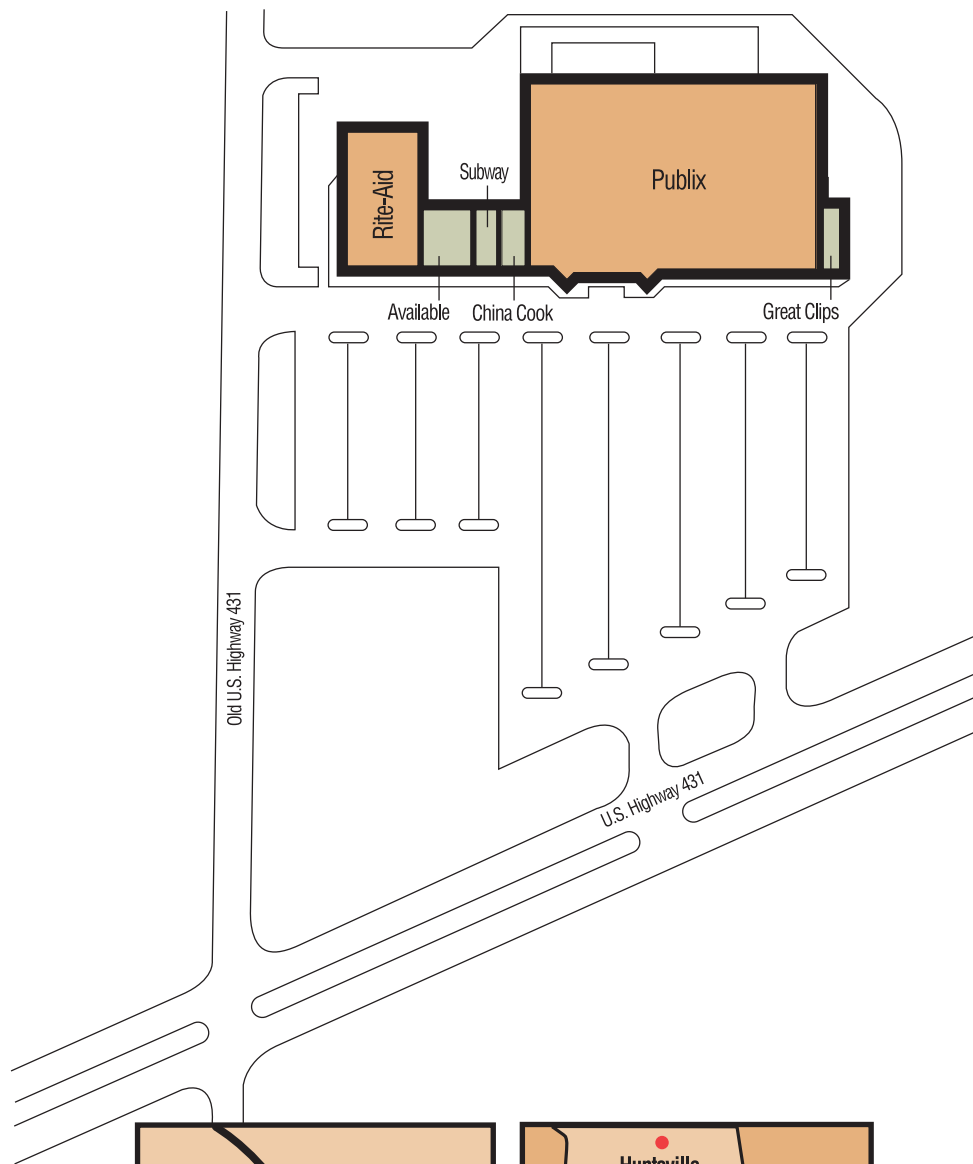

Hampton Cove

Huntsville, Alabama

ARONOV

For Leasing Information
Contact Steve Wallace
334-277-1000
steve.wallace@aronov.com

The Project

Publix, Rite-Aid,
Specialty Shops

Total Square Feet **63,725**

The Market